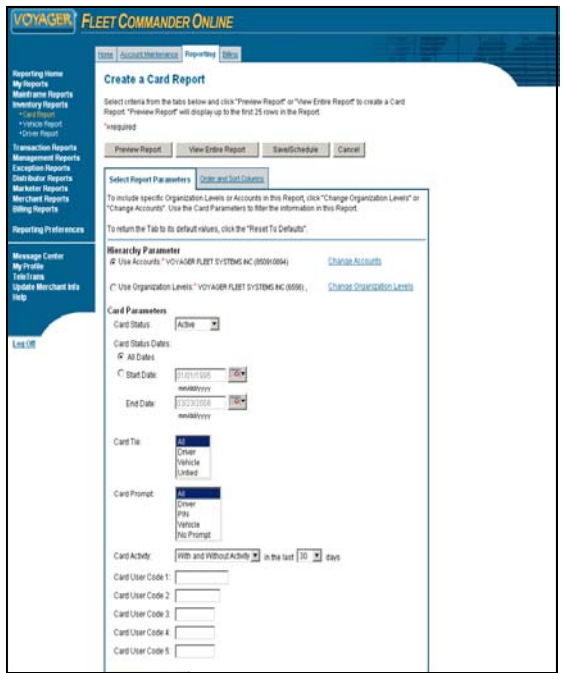

Card Detail Page