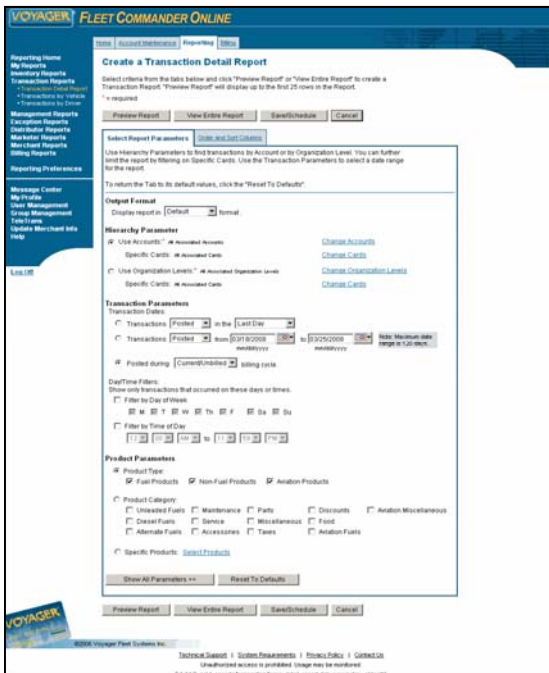

Transaction Detail Report Page